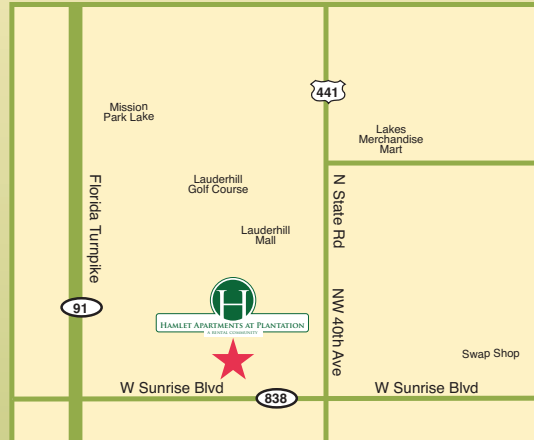

4561 NW 10TH COURT
PLANTATION, FL 33313

PHONE. 954-581-0955
FAX. 954-581-0957

HAMLET APARTMENTS AT PLANTATION
A RENTAL COMMUNITY

Offering some of the most spacious one and two bedroom apartments in the city of Plantation, Florida at the best value.

All apartments feature upgraded finishes such as designer paint colors and custom cabinets as well as large rooms for families.

Located conveniently between the Florida Turnpike and I-95, The Hamlet at Plantation affords our residents short commuting times to most places of business in South Florida.