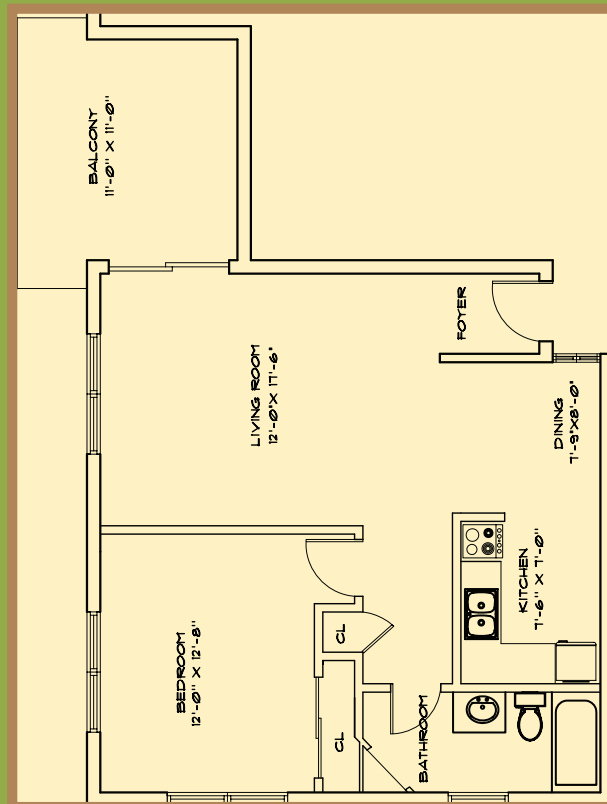

PHONE. 954-581-0955
FAX. 954-581-0957

1 BEDROOM WITH BALCONY
750 SQ. FOOT

DOWNLOAD AN APPLICATION AT
WWW.JENCOPROPERTIES.COM

1 BEDROOM WITH DEN
750 SQ. FOOT

PHONE. 954-581-0955
FAX. 954-581-0957

2 BEDROOM WITH BALCONY
960 SQ. FOOT