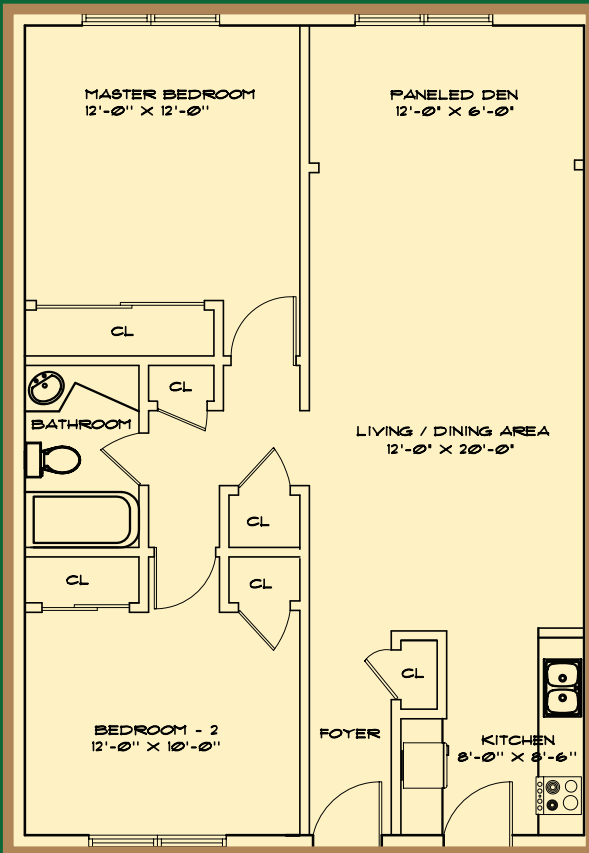

HAMLET APARTMENTS AT PLANTATION
A RENTAL COMMUNITY

4561 NW 10TH COURT
PLANTATION, FL 33313

PHONE. 954-581-0955
FAX. 954-581-0957

FOR MORE INFORMATION
VISITS US AT
WWW.JENCOPROPERTIES.COM

2 BEDROOM WITH DEN
960 SQ. FOOT

PHONE. 954-581-0955
FAX. 954-581-0957

1 BEDROOM WITH BALCONY
750 SQ. FOOT

DOWNLOAD AN APPLICATION AT
WWW.JENCOPROPERTIES.COM

1 BEDROOM WITH DEN
750 SQ. FOOT

PHONE. 954-581-0955
FAX. 954-581-0957

2 BEDROOM WITH BALCONY
960 SQ. FOOT