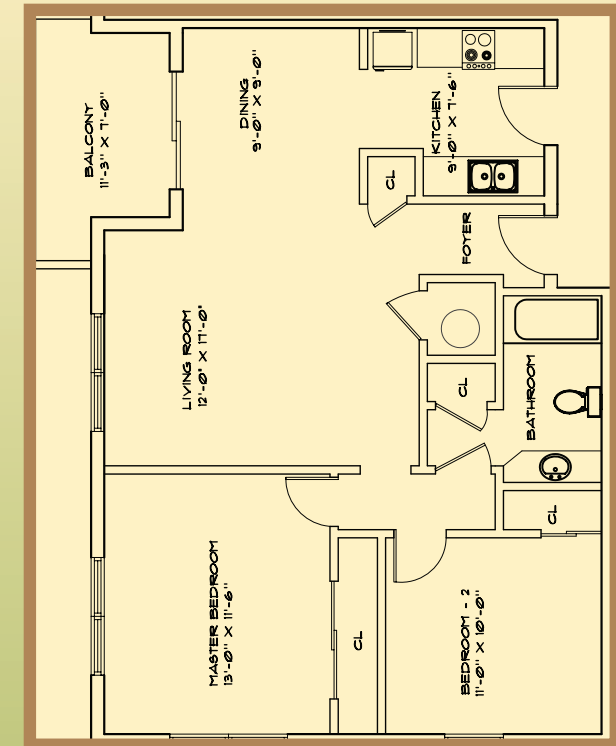

PHONE. 954-581-0955
FAX. 954-581-0957

1 BEDROOM WITH BALCONY
750 SQ. FOOT

DOWNLOAD AN APPLICATION AT
WWW.JENCOPROPERTIES.COM

1 BEDROOM WITH DEN
750 SQ. FOOT

PHONE. 954-581-0955
FAX. 954-581-0957

2 BEDROOM WITH BALCONY
960 SQ. FOOT