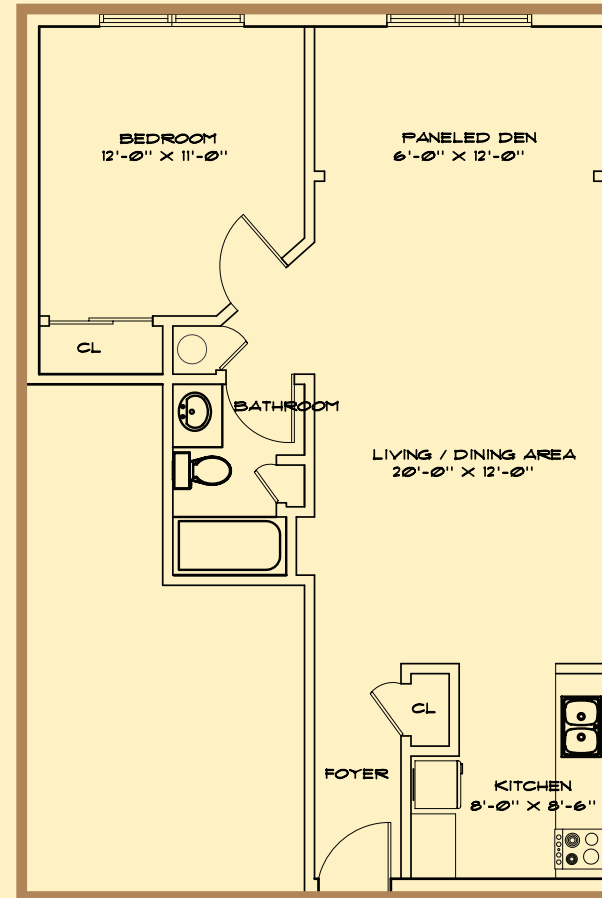

PHONE. 954-581-0955
FAX. 954-581-0957

1 BEDROOM WITH BALCONY
750 SQ. FOOT

DOWNLOAD AN APPLICATION AT
WWW.JENCOPROPERTIES.COM

1 BEDROOM WITH DEN
750 SQ. FOOT

PHONE. 954-581-0955
FAX. 954-581-0957

2 BEDROOM WITH BALCONY
960 SQ. FOOT